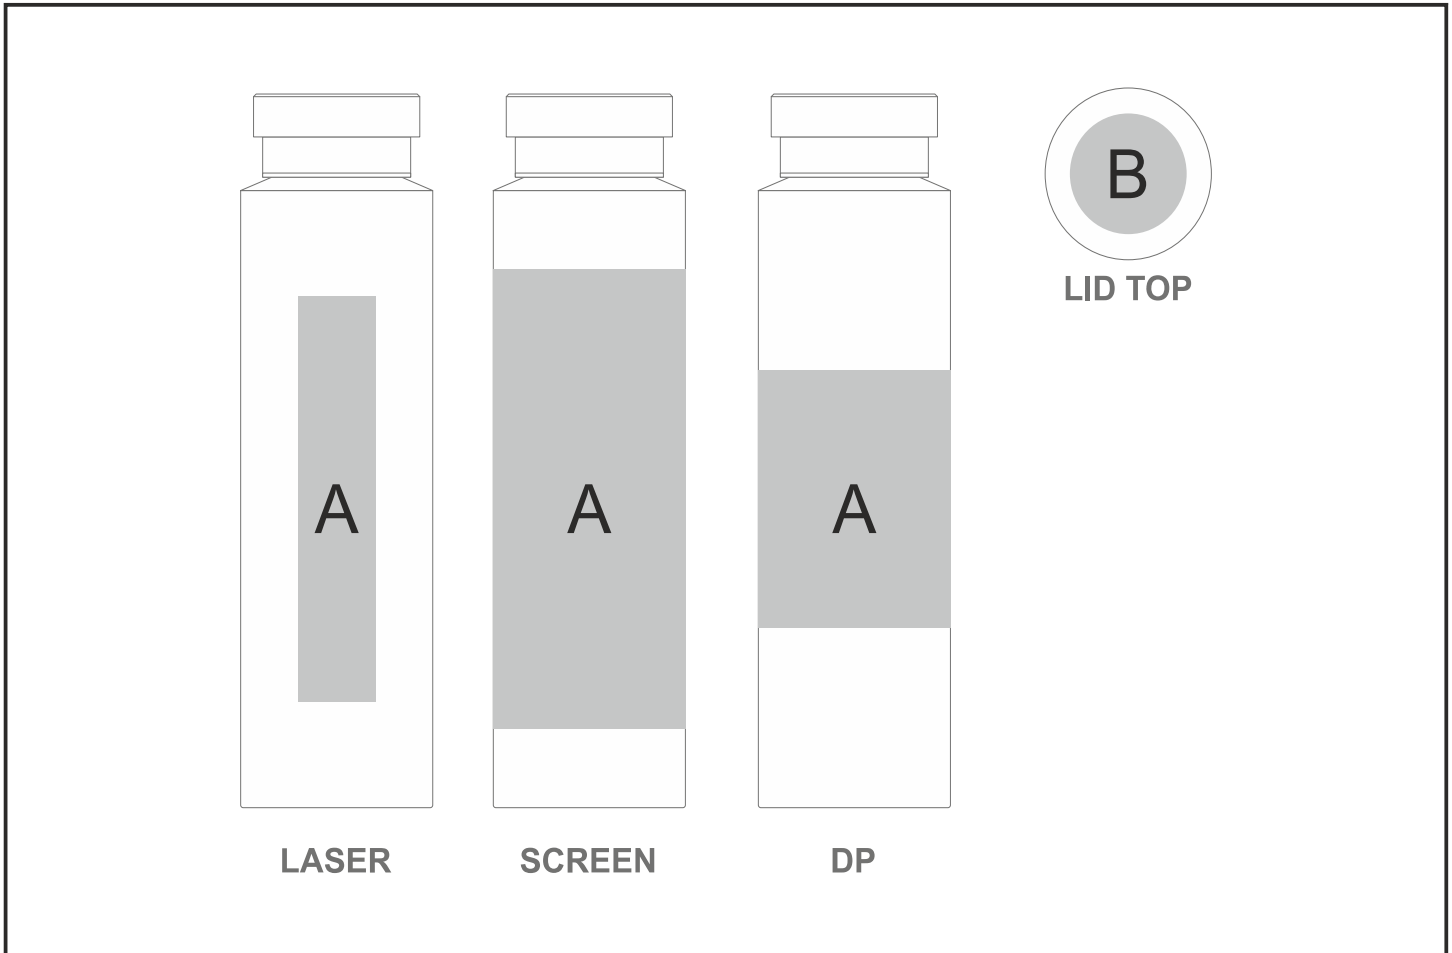

AV-19165

Alex Varga Shackleton Water Bottle - 800ml

Need to know:

Includes 1-Position Laser Engraving (setup fees apply.)

- Laser Colour: POS A - Silver | POS B - Gold

Branding Options:

| Position | Branding Method (Branding Code) | No. of Colours | Dimension |
|----------|---------------------------------|----------------|-------------------------|
| A | Laser Engraving (LB) | N/A | 30mm wide x 150mm high |
| A | Screen Wrap (SW) | 1 Colour | 200mm wide x 170mm high |
| A | Digital Print Drinkware (DP-C) | Full Colour | 100mm wide x 80mm high |
| A | Digital Print Drinkware (DP-D) | Full Colour | 235mm wide x 95mm high |
| B | Laser Engraving (LB) | N/A | 45mm wide x 45mm high |